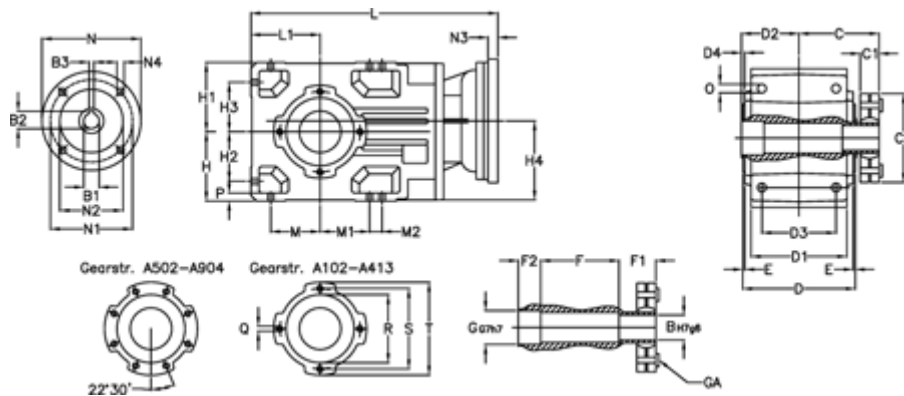

Article number: 29600200545245  
 Description: Bevel helical gearbox  
 A202US-5,4-P112B5

## Measures

B = 30	D1 = 110	F2 = 36	L = 335.5	N3 = -
B1 = 28	D2 = 60	G = 32	L1 = 80	N4 = M12x16
B2 = 31.3	D3 = 90	GA = 14,5 NM	M = 60.0	O = 9.5
B3 = 8	d4 = 4.5	H = 80	M1 = 60.0	P = 9
C = 89.5	Description = A202US-xx-P112 B5	H1 = 80	M2 = -	Q = M8x15
C1 = 23	E = 3.0	H2 = 60.0	N = 250	R = 95
C2 = 72.0	F = 77.5	H3 = 60.0	N1 = 215	S = 115
D = 136	F1 = 36.0	H4 = 93.0	N2 = 180	T = 140